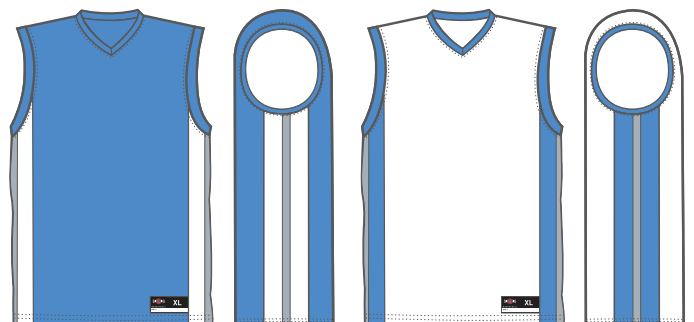

REVERSIBLE GAME JERSEY COLORWAYS STYLE #MBJT001

Black/White

Dark Green/White

Navy/White

Cardinal/White

Royal/White

Purple/White

Scarlet/White

Columbia/White