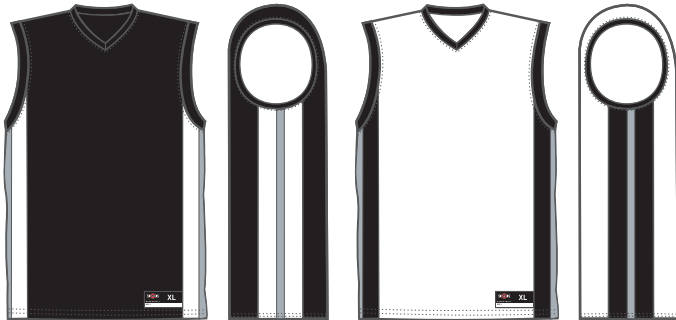

REVERSIBLE GAME JERSEY COLORWAYS STYLE #MBJT001

Black/White

Dark Green/White

Navy/White

Cardinal/White

Royal/White

Purple/White

Scarlet/White

Columbia/White