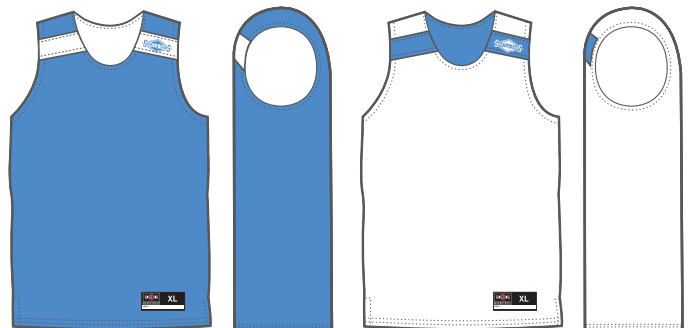

REVERSIBLE PRACTICE JERSEY COLORWAYS  
STYLE #MBJT002

Black/White

Dark Green/White

Navy/White

Cardinal/White

Royal/White

Purple/White

Scarlet/White

Columbia/White