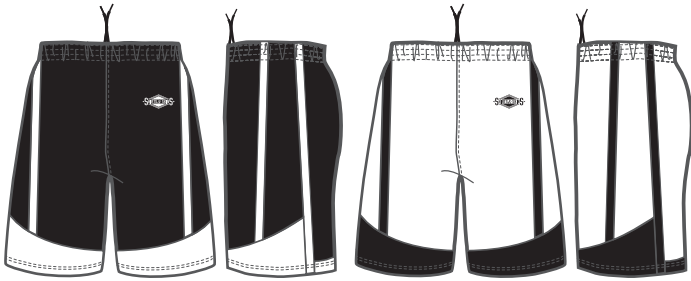

## VARSITY PERFORMANCE GAME SHORT COLORWAYS STYLE #MBST004

Black/White

White/Black

Dark Green/White

White/Dark Green

Navy/White

White/Navy

Cardinal/White

White/Cardinal

Royal/White

White/Royal

Purple/White

White/Purple

Scarlet/White

White/Scarlet

Columbia/White

White/Columbia