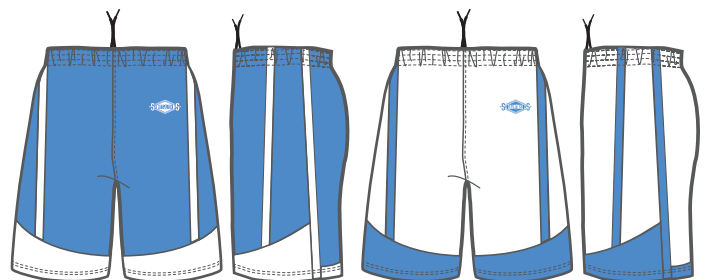

## VARSITY PERFORMANCE GAME SHORT COLORWAYS STYLE #MBST004

Black/White

White/Black

Dark Green/White

White/Dark Green

Navy/White

White/Navy

Cardinal/White

White/Cardinal

Royal/White

White/Royal

Purple/White

White/Purple

Scarlet/White

White/Scarlet

Columbia/White

White/Columbia