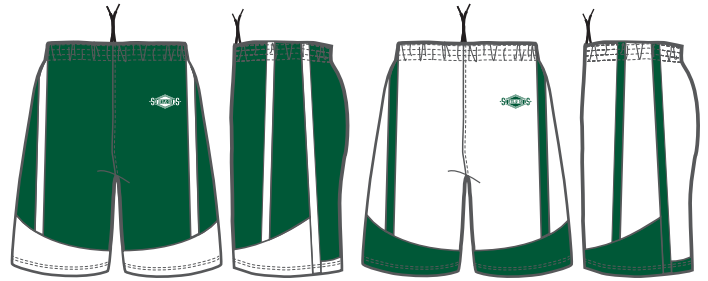

## VARSITY PERFORMANCE GAME SHORT COLORWAYS STYLE #MBST004

Black/White

White/Black

Dark Green/White

White/Dark Green

Navy/White

White/Navy

Cardinal/White

White/Cardinal

Royal/White

White/Royal

Purple/White

White/Purple

Scarlet/White

White/Scarlet

Columbia/White

White/Columbia