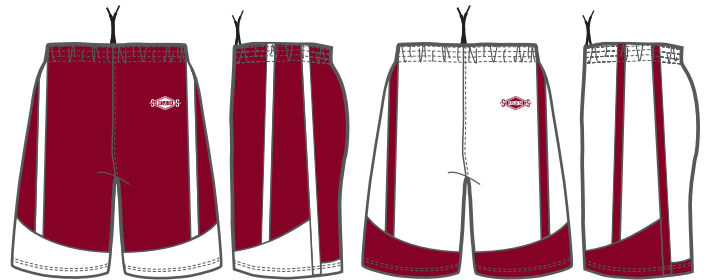

## VARSITY PERFORMANCE GAME SHORT COLORWAYS STYLE #MBST004

Black/White

White/Black

Dark Green/White

White/Dark Green

Navy/White

White/Navy

Cardinal/White

White/Cardinal

Royal/White

White/Royal

Purple/White

White/Purple

Scarlet/White

White/Scarlet

Columbia/White

White/Columbia