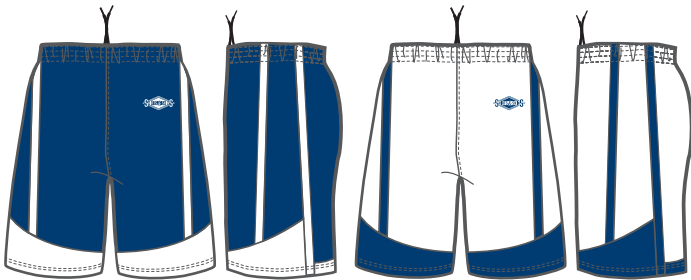

## VARSITY PERFORMANCE GAME SHORT COLORWAYS STYLE #MBST004

Black/White

White/Black

Dark Green/White

White/Dark Green

Navy/White

White/Navy

Cardinal/White

White/Cardinal

Royal/White

White/Royal

Purple/White

White/Purple

Scarlet/White

White/Scarlet

Columbia/White

White/Columbia