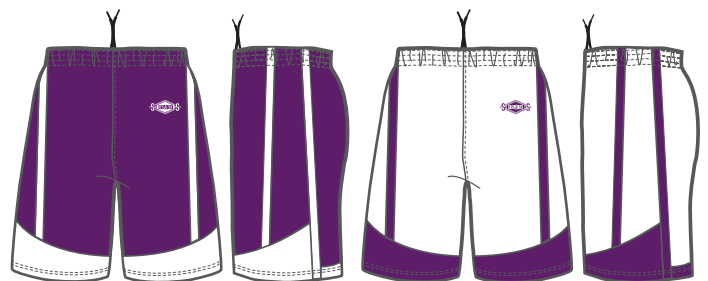

## VARSITY PERFORMANCE GAME SHORT COLORWAYS STYLE #MBST004

Black/White

White/Black

Dark Green/White

White/Dark Green

Navy/White

White/Navy

Cardinal/White

White/Cardinal

Royal/White

White/Royal

Purple/White

White/Purple

Scarlet/White

White/Scarlet

Columbia/White

White/Columbia