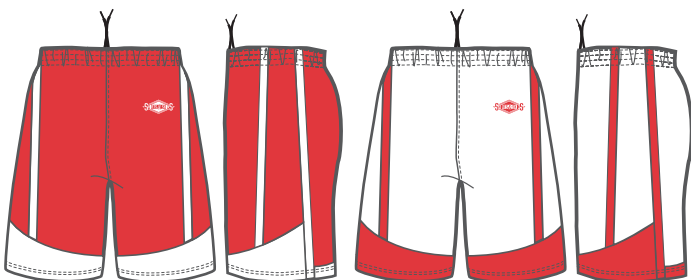

## VARSITY PERFORMANCE GAME SHORT COLORWAYS STYLE #MBST004

Black/White

White/Black

Dark Green/White

White/Dark Green

Navy/White

White/Navy

Cardinal/White

White/Cardinal

Royal/White

White/Royal

Purple/White

White/Purple

Scarlet/White

White/Scarlet

Columbia/White

White/Columbia