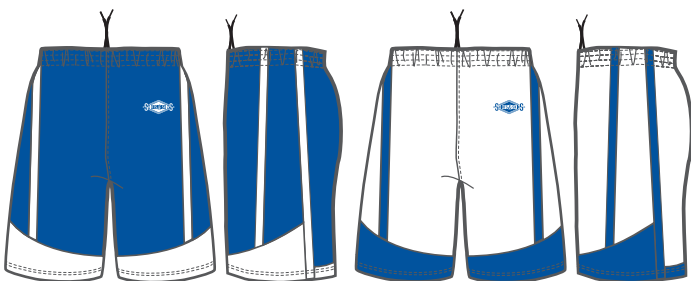

## VARSITY PERFORMANCE GAME SHORT COLORWAYS STYLE #MBST004

Black/White

White/Black

Dark Green/White

White/Dark Green

Navy/White

White/Navy

Cardinal/White

White/Cardinal

Royal/White

White/Royal

Purple/White

White/Purple

Scarlet/White

White/Scarlet

Columbia/White

White/Columbia