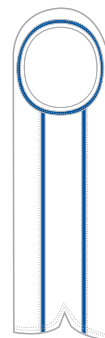

WOMEN'S VARSITY PERFORMANCE GAME JERSEY COLORWAYS STYLE #WBJT004

Black/White

White/Black

Navy/White

White/Navy

Royal/White

White/Royal

Scarlet/White

White/Scarlet