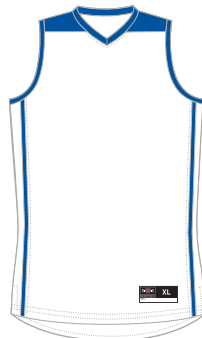

WOMEN'S VARSITY PERFORMANCE GAME JERSEY COLORWAYS STYLE #WBJT004

Black/White

White/Black

Navy/White

White/Navy

Royal/White

White/Royal

Scarlet/White

White/Scarlet