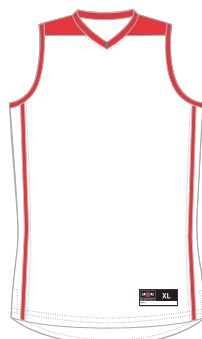

WOMEN'S VARSITY PERFORMANCE GAME JERSEY COLORWAYS STYLE #WBJT004

Black/White

White/Black

Navy/White

White/Navy

Royal/White

White/Royal

Scarlet/White

White/Scarlet